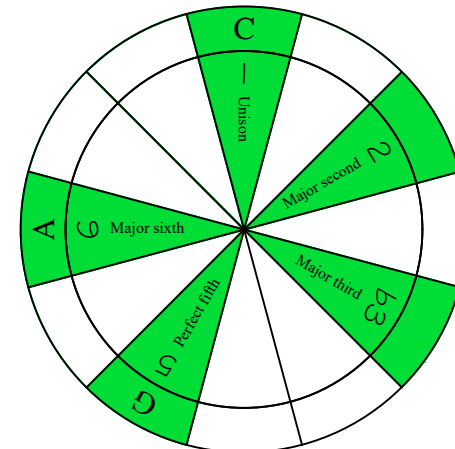

C
 pentatonic
 major scale
CAGED
BASS
 box shapes
 3-1-3-1
 sweep patterns
 4-string bass
 Low E - EADG

C pentatonic major scale
 SEMITONOMETER